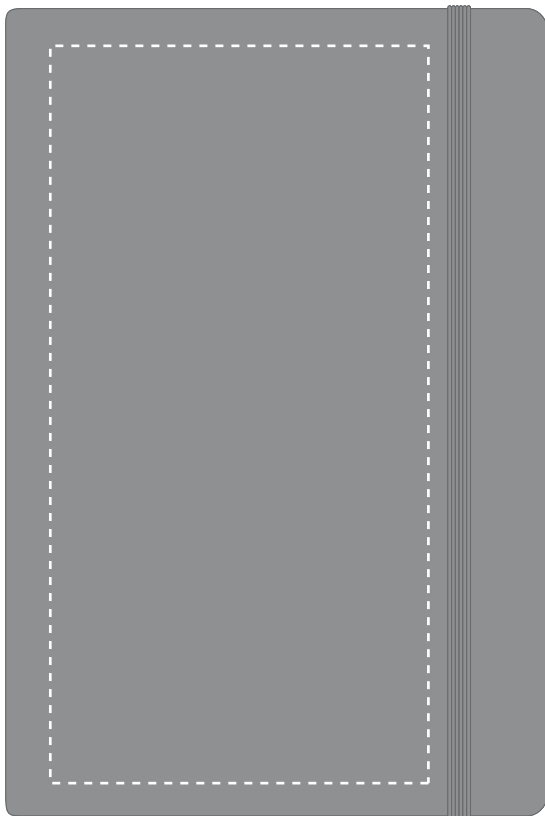

Your Ref:
Our Ref:

Quantity:
Version: 1

Product Code: QS0345
Product Colour: LIGHT GREY

PRINTING CONCERNS:

Please note that this product has Sustainability Markings that are not visible from this perspective

We stock this item in the following colours

PANTONE REFERENCE(S)

Full Colour Printing

Product Image for visualisation - colours may vary

ARTWORK SCALE 50%

- CENTRED TO PRINT AREA
- CENTRED TO NOTEBOOK

ARTWORK SCALE 50%

- CENTRED TO PRINT AREA
- CENTRED TO NOTEBOOK

The dashed line is to demonstrate print area and will not appear on your printed item

PLEASE NOTE:

- All colours including print and product are for visual purposes only and should not be regarded as the actual colour of the product and print.
- Some products may vary from batch to batch and may differ from previous orders.
- The colour and texture of a product can also have an effect on the final print colour.
- By approving this order we accept that you understand these terms.