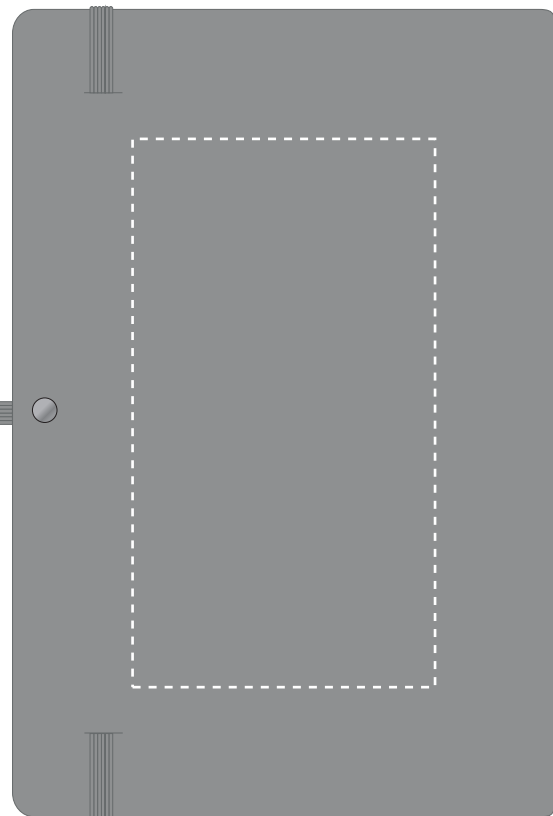

We stock this item in the following colours

PANTONE REFERENCE(S)

Full Colour Printing

Product Image for visualisation - colours may vary

ARTWORK SCALE 50%

- CENTRED TO PRINT AREA
- CENTRED TO NOTEBOOK

ARTWORK SCALE 50%

- CENTRED TO PRINT AREA
- CENTRED TO NOTEBOOK

The dashed line is to demonstrate print area and will not appear on your printed item

PLEASE NOTE:

- All colours including print and product are for visual purposes only and should not be regarded as the actual colour of the product and print.
- Some products may vary from batch to batch and may differ from previous orders.
- The colour and texture of a product can also have an effect on the final print colour.
- By approving this order we accept that you understand these terms.

To proceed, please approve visual via the online system.

ARTWORK SCALE 100%

Max print area: 195mm x 100mm

ARTWORK SCALE 100%

Max print area: 145mm x 80mm